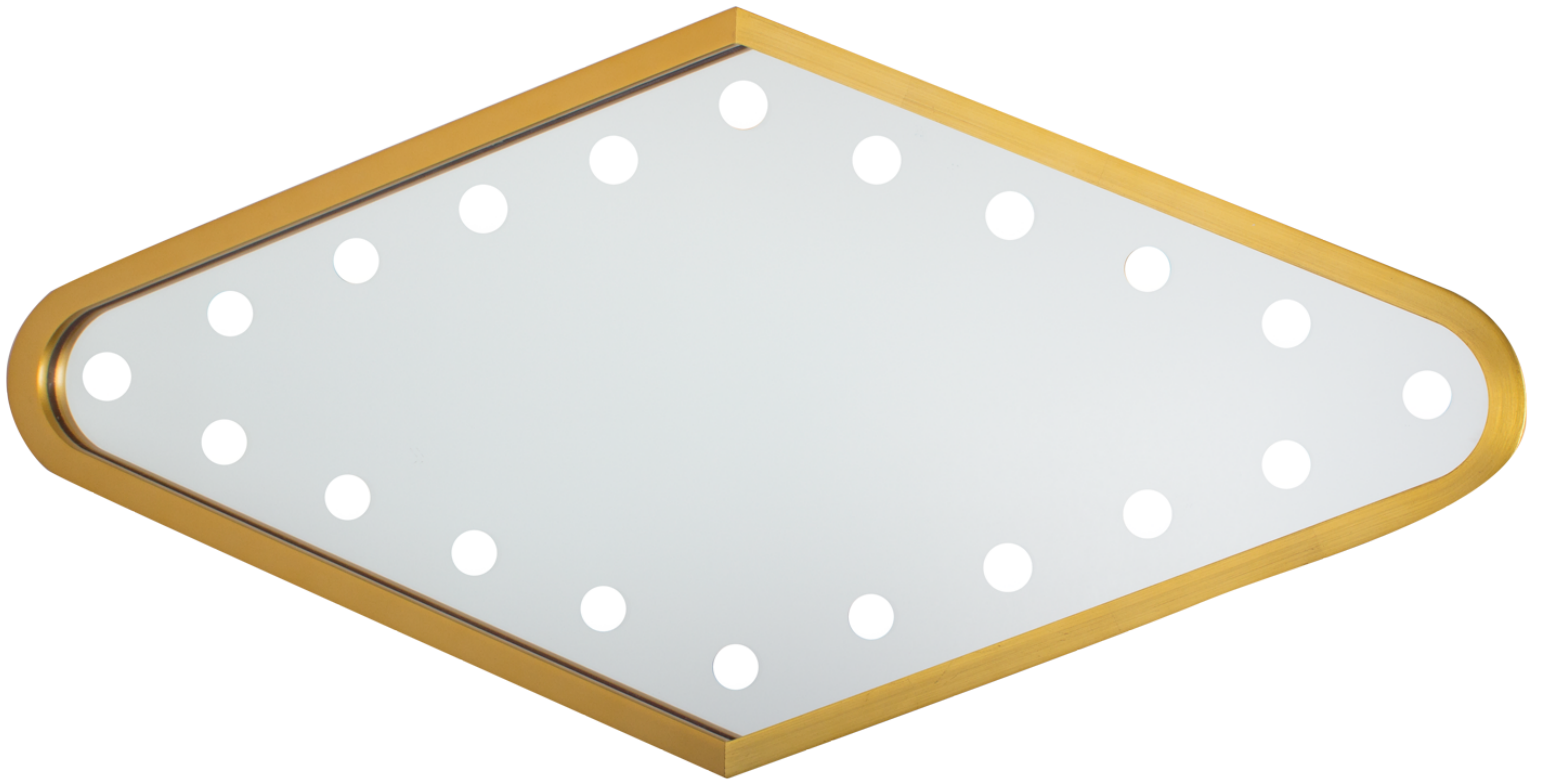

Aesthetic Mirror Spec Sheet

SINATRA

MOULDING SIZE	1" wide
FINISH	GM