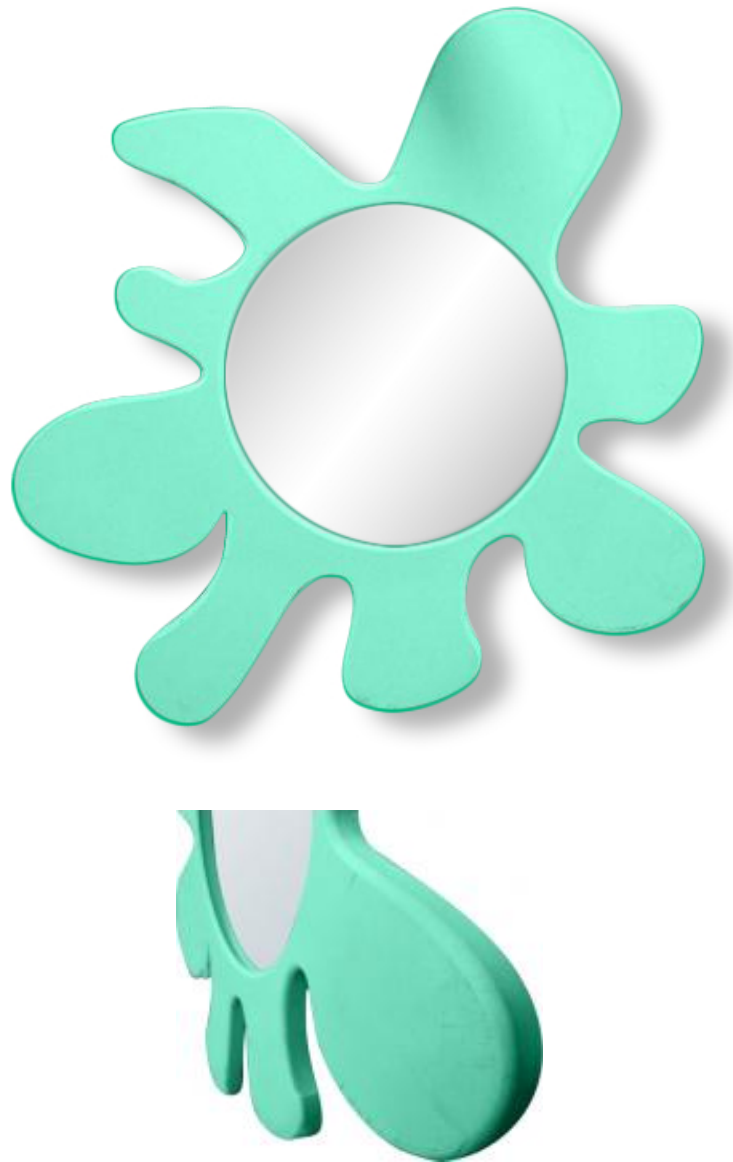

## Aesthetic Mirror Spec Sheet

# SPLASH

<b>MOULDING SIZE</b>	3" - 10" Carve
<b>FINISH</b>	Aqua