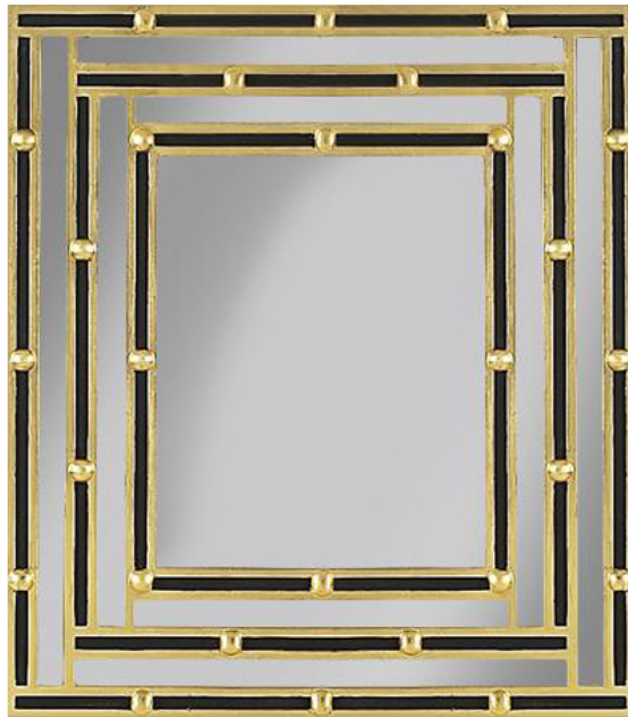

Aesthetic Mirror Spec Sheet

PIN

MOULDING SIZE	5-3/4" Wide w/ Mirror Panels
FINISH	GM.3M.BLK