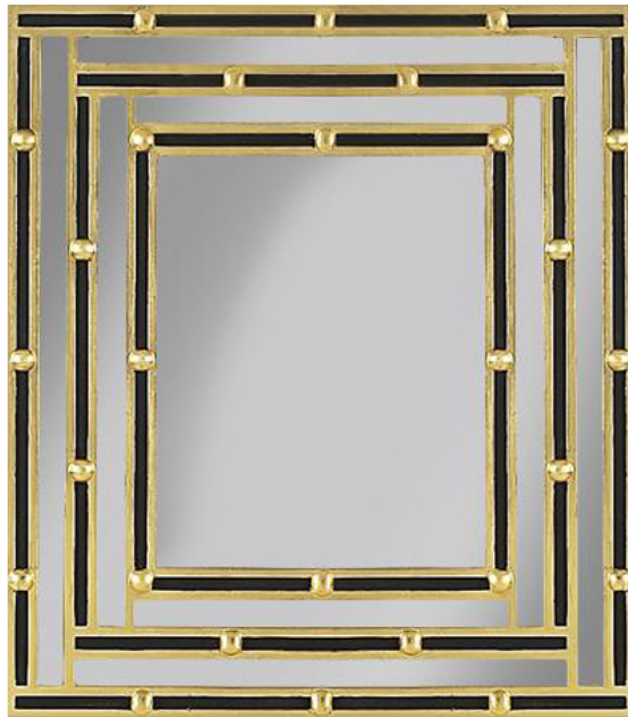

# Aesthetic Mirror Spec Sheet

## **PIN**

<b>MOULDING SIZE</b>	5-3/4" Wide w/ Mirror Panels
<b>FINISH</b>	GM.3M.BLK