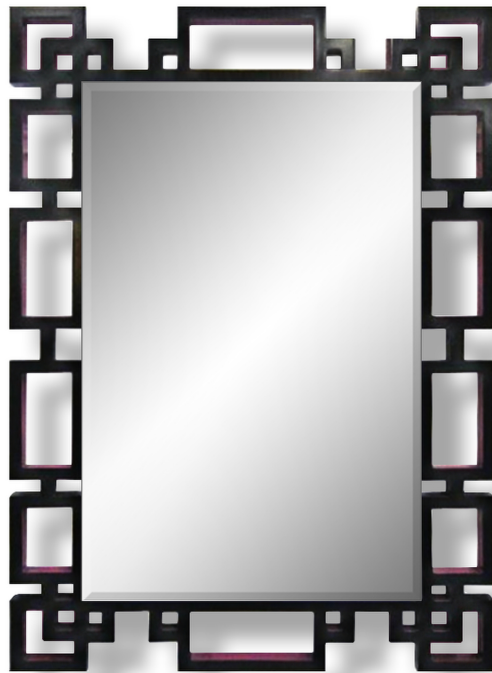

Aesthetic Mirror Spec Sheet

HANA

MOULDING SIZE

1" wide x 1-1/2" deep