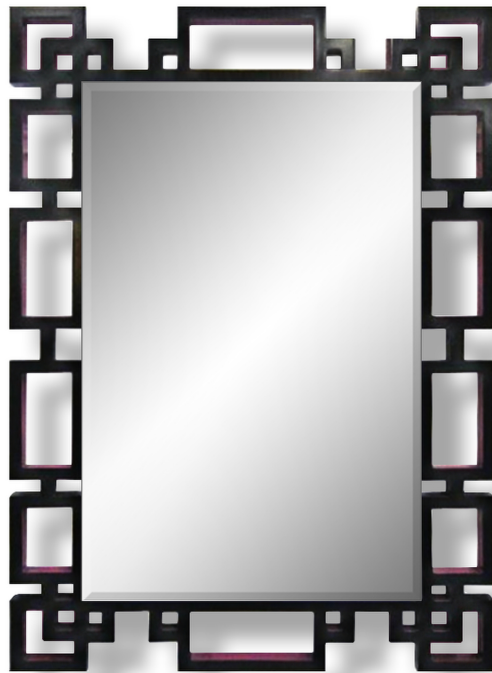

## Aesthetic Mirror Spec Sheet

# HANA

**MOULDING SIZE**

1" wide x 1-1/2" deep