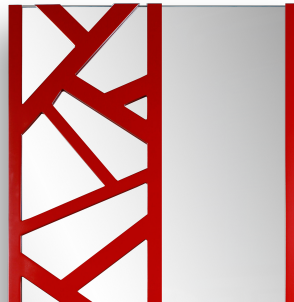

Aesthetic Mirror Spec Sheet

TOKYO

MOULDING SIZE	12" left side carve 1" left
FINISH	Red