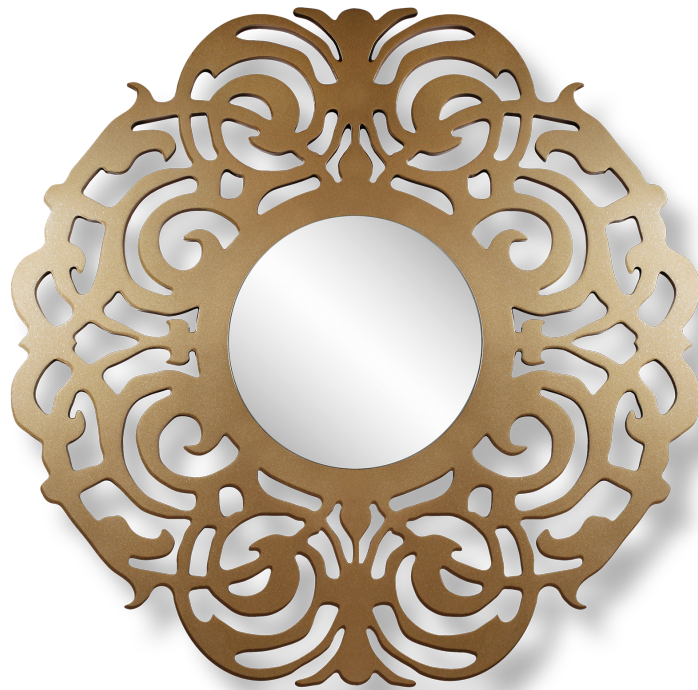

Aesthetic Mirror Spec Sheet

FILAGREE

| | |
|----------------------|-------------------------------|
| MOULDING SIZE | 3/8" carve float 1" from wall |
| FINISH | GM.3M |