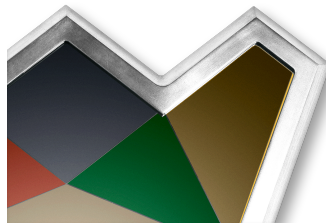

Aesthetic Mirror Spec Sheet

ASTRA

MOULDING SIZE	2" x 1-1/2" wood with center mirror and colored acrylic
FINISH	Mirror and color acrylic wood BA.3M