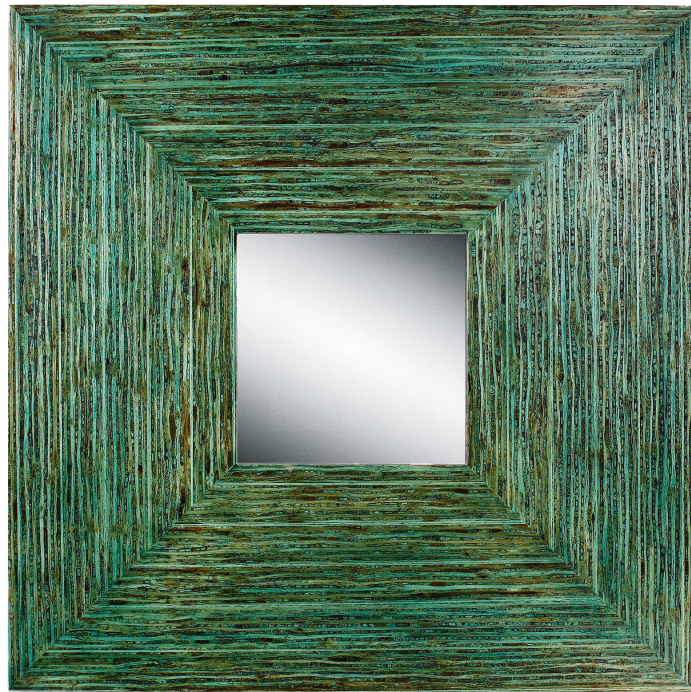

# Aesthetic Mirror Spec Sheet

## **KIREI**

<b>MOULDING SIZE</b>	Kirei board
<b>FINISH</b>	Custom verde