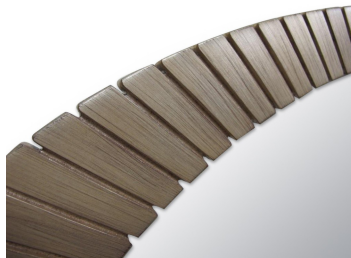

# Aesthetic Mirror Spec Sheet

## STRATA

<b>MOULDING SIZE</b>	2" Top/Bottom x 4" Sides
<b>FINISH</b>	Dark Walnut MDF Carve Over Acrylic Platform. Backlit LED Tape