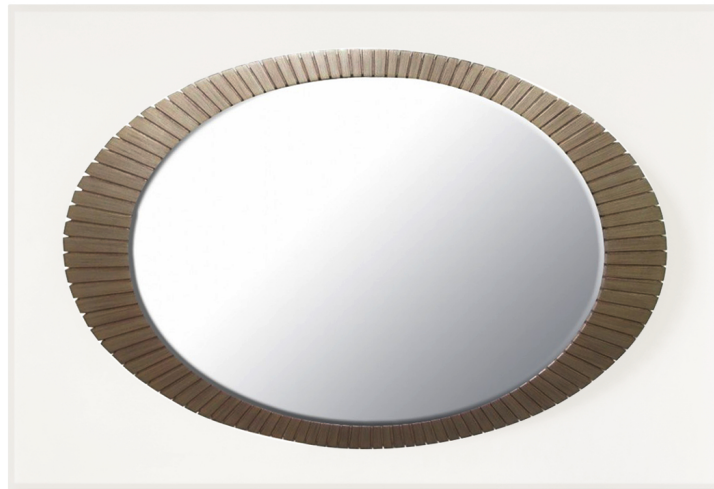

Aesthetic Mirror Spec Sheet

STRATA

MOULDING SIZE	2" Top/Bottom x 4" Sides
FINISH	Dark Walnut MDF Carve Over Acrylic Platform. Backlit LED Tape