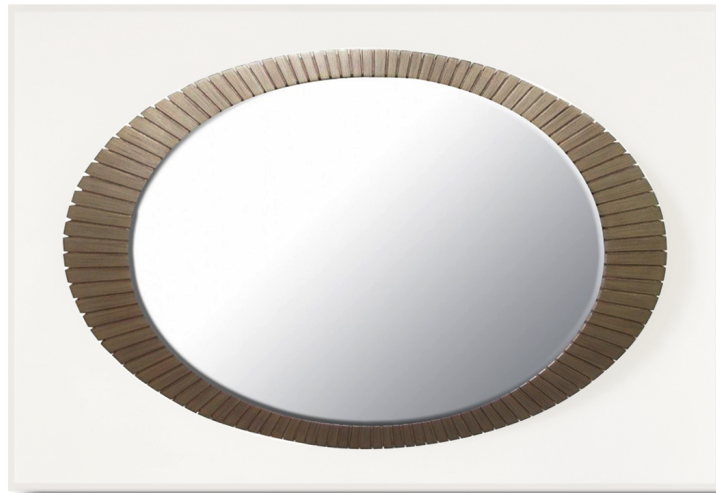

# Aesthetic Mirror Spec Sheet

## STRATA

<b>MOULDING SIZE</b>	2" Top/Bottom x 4" Sides
<b>FINISH</b>	Dark Walnut MDF Carve Over Acrylic Platform. Backlit LED Tape