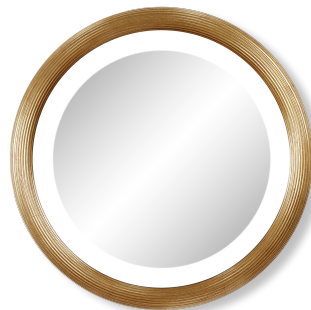

Aesthetic Mirror Spec Sheet
REDONDO II | DIA

FINISH

Cobalt Blue Powder Coat, Gloss