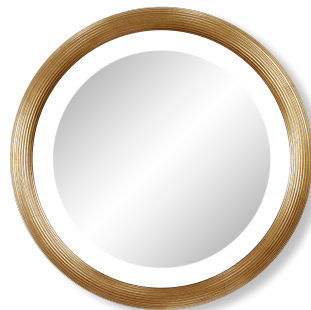

Aesthetic Mirror Spec Sheet  
**REDONDO II | DIA**

**FINISH**

Cobalt Blue Powder Coat, Gloss