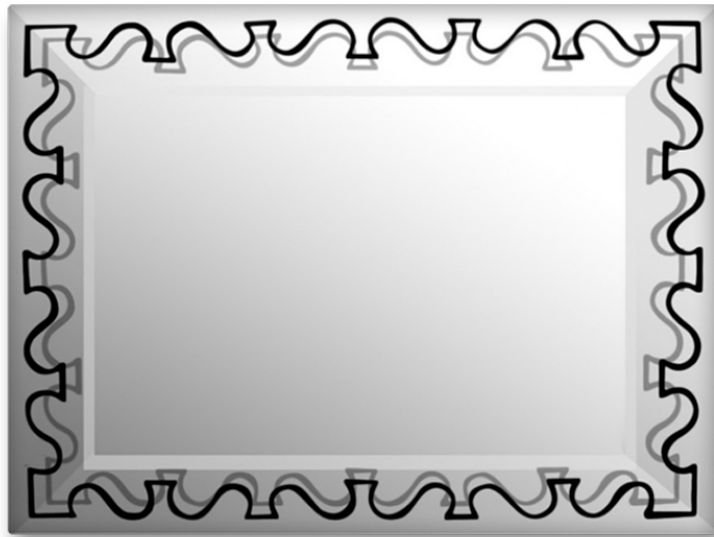

Aesthetic Mirror Spec Sheet

FILAGREE

MOULDING SIZE	1/4" formed metal over multi-panel mirror
FINISH	Black metal over beveled 5 panel mirror