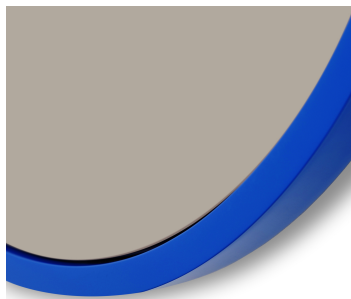

Aesthetic Mirror Spec Sheet  
**REDONDO II**

<b>MOULDING SIZE</b>	3/4" Face
<b>FINISH</b>	Cobalt Blue Powder Coat + Brushed Nickel