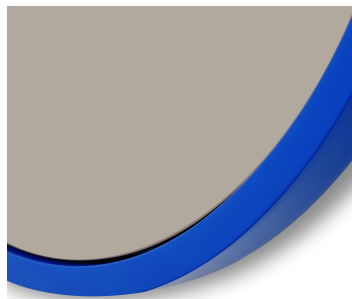

# Aesthetic Mirror Spec Sheet

## **REDONDO II**

<b>MOULDING SIZE</b>	3/4" Face
<b>FINISH</b>	Cobalt Blue Powder Coat + Brushed Nickel