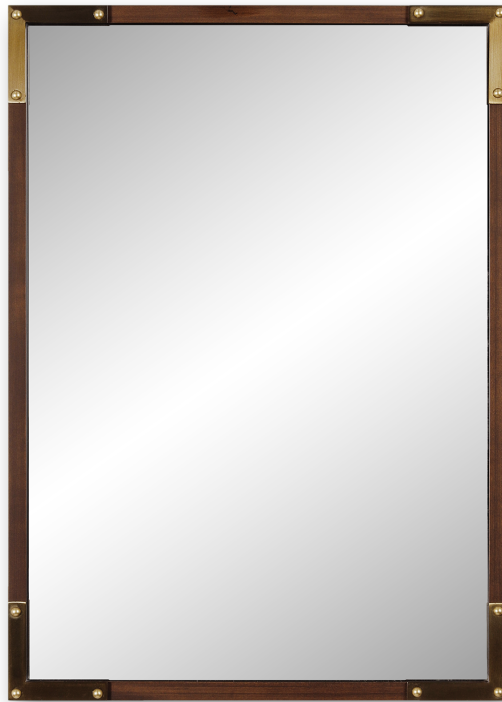

# Aesthetic Mirror Spec Sheet

## QUARTERMASTER

<b>MOULDING SIZE</b>	3/4" Wide x 1" Deep
<b>FINISH</b>	Walnut Stain w/ Brass Corner Brackets