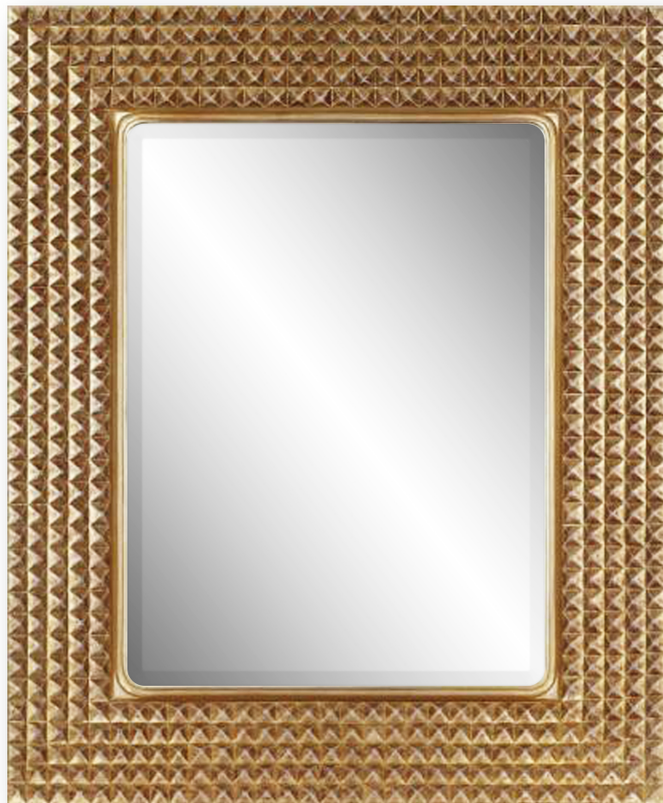

Aesthetic Mirror Spec Sheet

CAIRO

MOULDING SIZE	5"
FINISH	BA.3M