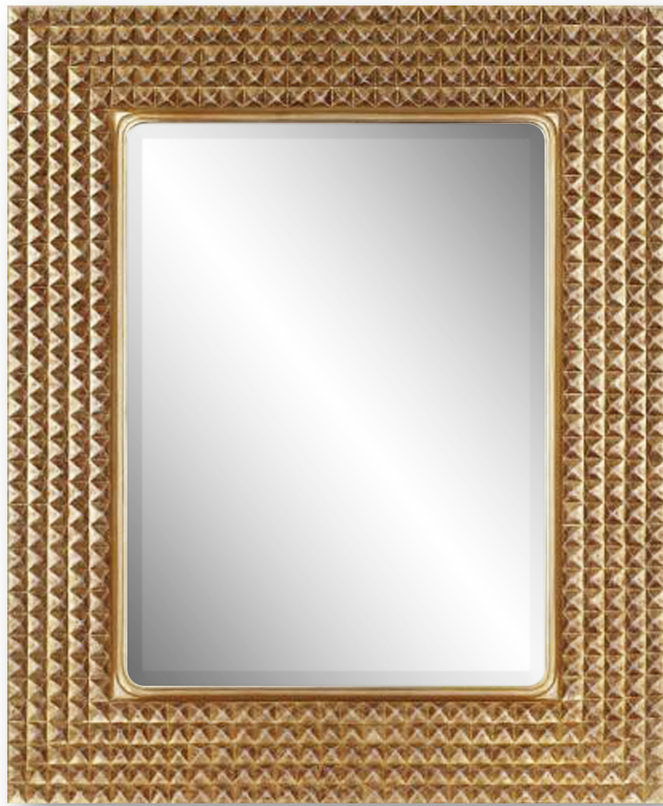

Aesthetic Mirror Spec Sheet

CAIRO

MOULDING SIZE	5"
FINISH	BA.3M