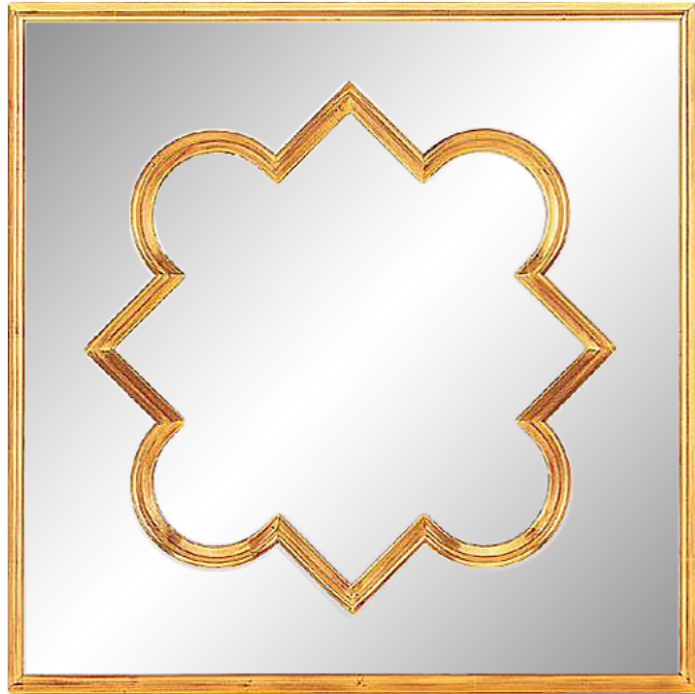

Aesthetic Mirror Spec Sheet
SAINT REGIS

MOULDING SIZE	2" to 4" Wide
FINISH	SWHT.GM