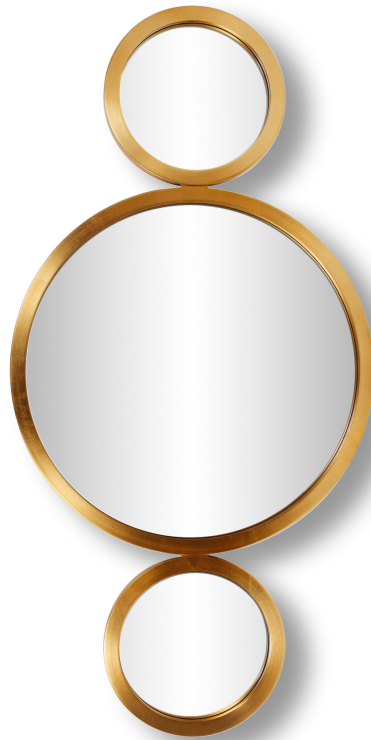

Aesthetic Mirror Spec Sheet

ORBIT

| | |
|----------------------|-------------------|
| MOULDING SIZE | 1" Wide x 1" Deep |
| FINISH | Gold Leaf |