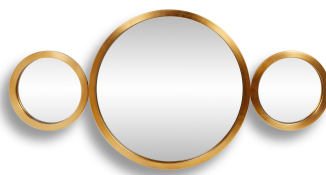

Aesthetic Mirror Spec Sheet

ORBIT

| | |
|----------------------|-------------------|
| MOULDING SIZE | 1" Wide x 1" Deep |
| FINISH | Gold Leaf |