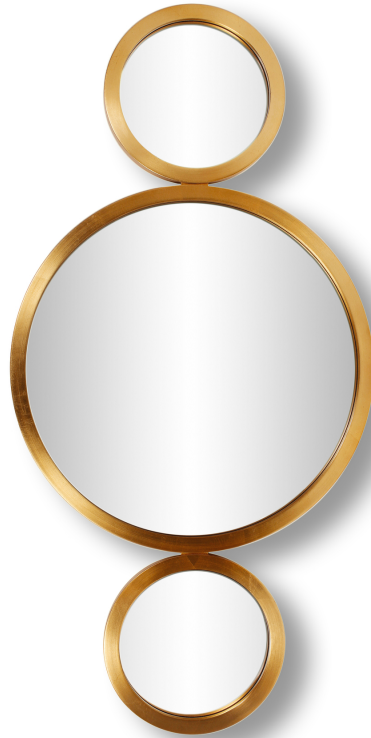

Aesthetic Mirror Spec Sheet
ORBIT

MOULDING SIZE	1" Wide x 1" Deep
FINISH	Gold Leaf