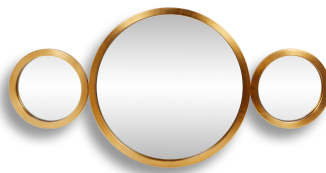

Aesthetic Mirror Spec Sheet

ORBIT

MOULDING SIZE	1" Wide x 1" Deep
FINISH	Gold Leaf