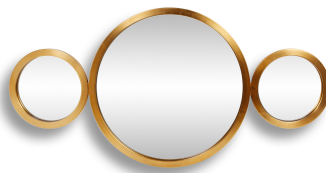

Aesthetic Mirror Spec Sheet
ORBIT

MOULDING SIZE	1" Wide x 1" Deep
FINISH	Gold Leaf