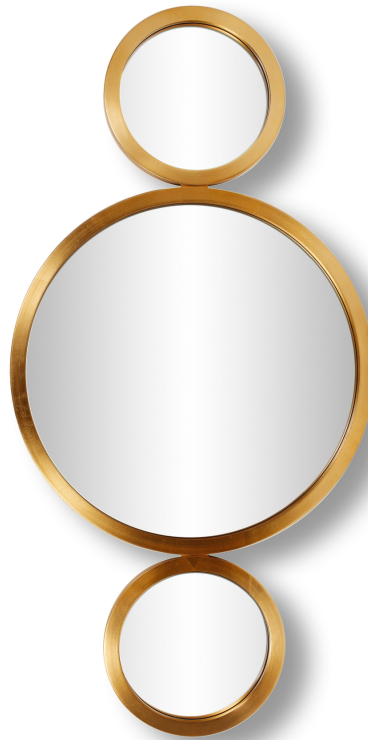

Aesthetic Mirror Spec Sheet

ORBIT

MOULDING SIZE	1" Wide x 1" Deep
FINISH	Gold Leaf