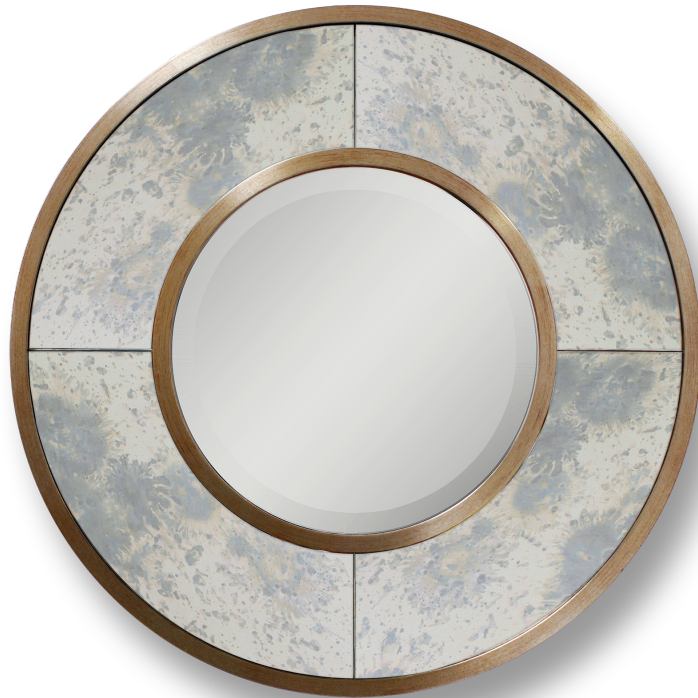

Aesthetic Mirror Spec Sheet  
**QUATTRO PIAZZA**

<b>MOULDING SIZE</b>	1" Wide x 1-1/2" Deep
<b>FINISH</b>	Champagne Gold Powder Coat