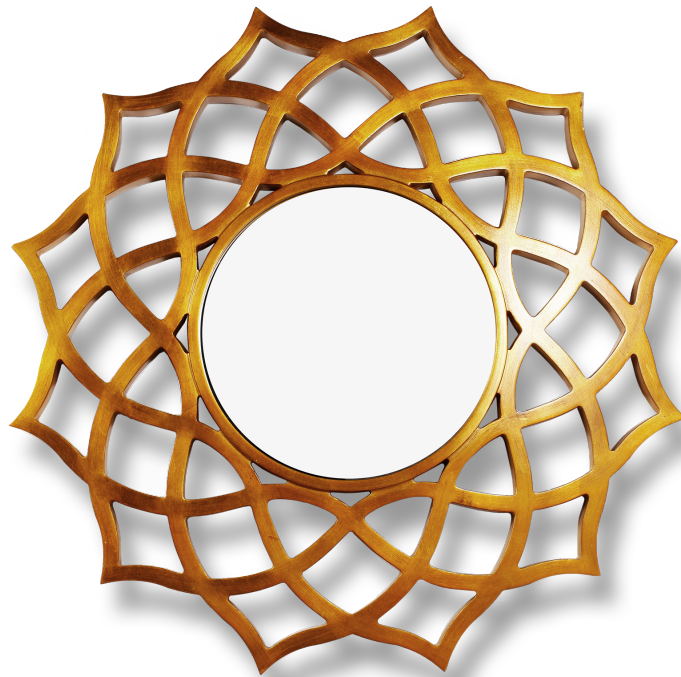

Aesthetic Mirror Spec Sheet

WEB

MOULDING SIZE	10" Wide Carve
FINISH	GM