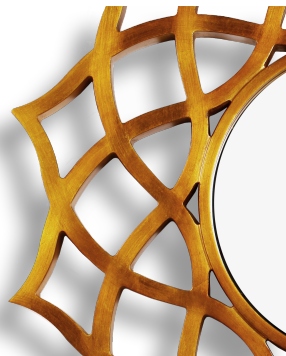

Aesthetic Mirror Spec Sheet

WEB

MOULDING SIZE	10" Wide Carve
FINISH	GM