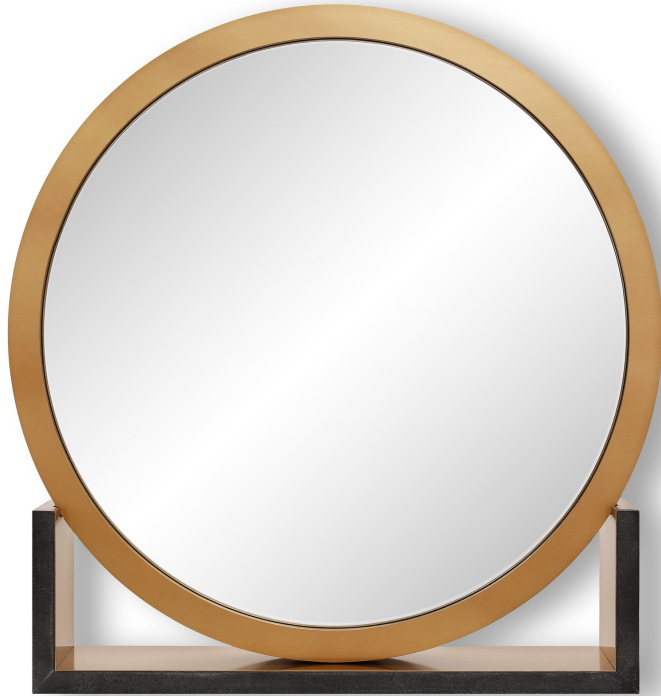

Aesthetic Mirror Spec Sheet

BREVE

MOULDING SIZE	Round Frame: 1-1/8" Wide x 1-3/4" Deep | Marble/Metal Stand: 1
FINISH	Copper-Leaf