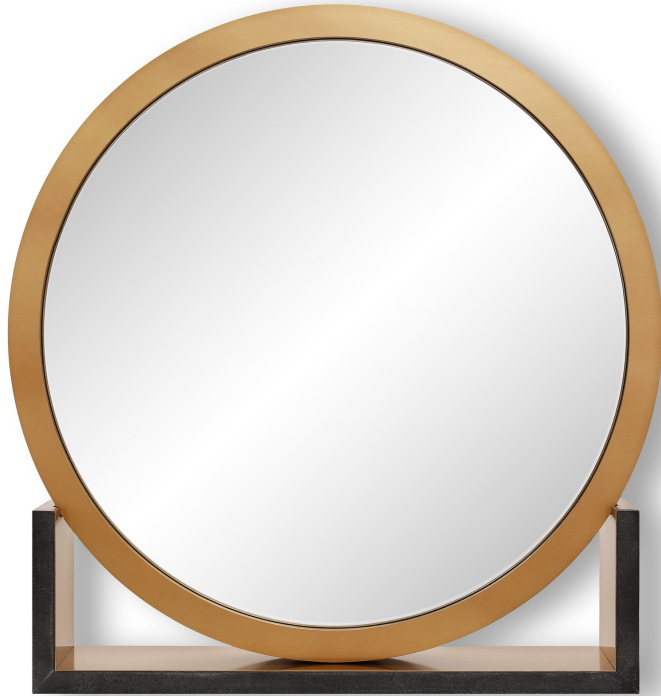

# Aesthetic Mirror Spec Sheet

## **BREVE**

<b>MOULDING SIZE</b>	Round Frame: 1-1/8" Wide x 1-3/4" Deep   Marble/Metal Stand: 1
<b>FINISH</b>	Copper-Leaf