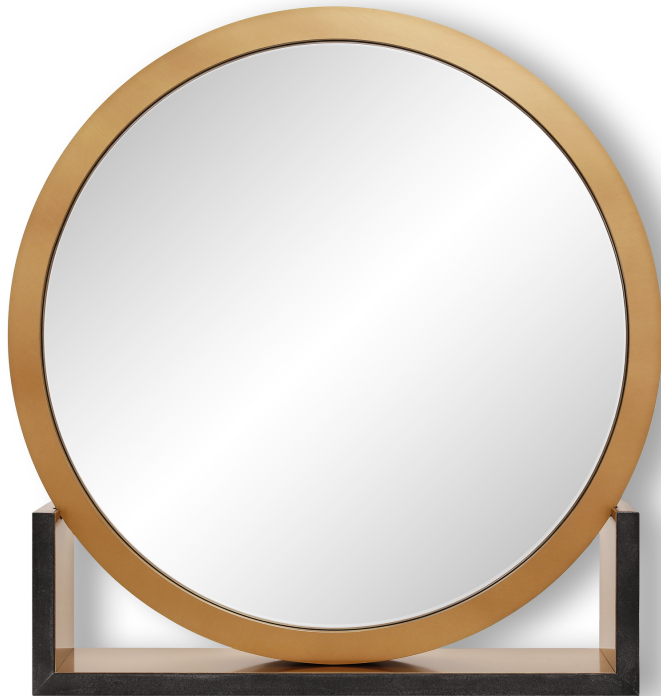

# Aesthetic Mirror Spec Sheet

## BREVE

<b>MOULDING SIZE</b>	Round Frame: 1-1/8" Wide x 1-3/4" Deep   Marble/Metal Stand: 1
<b>FINISH</b>	Copper-Leaf