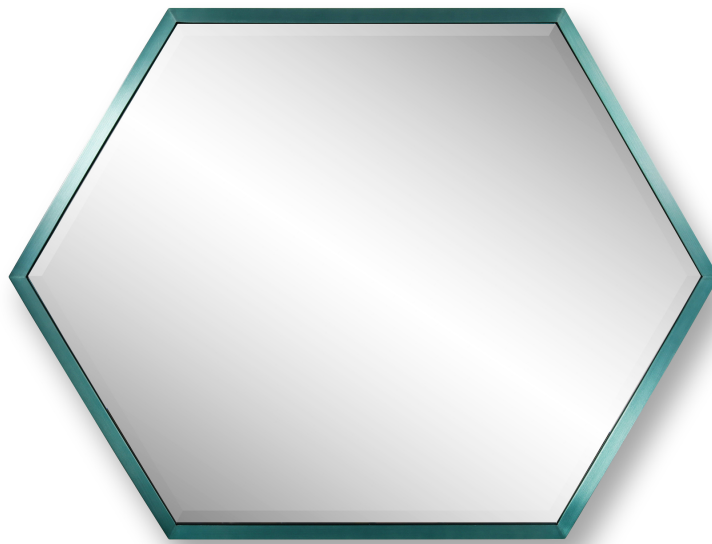

# Aesthetic Mirror Spec Sheet

## **RIDLEY**

<b>MOULDING SIZE</b>	Teal: 1" Wide x 1" Deep   Nickel: 1 3/4" Bar Faceted Diamond He
<b>FINISH</b>	Teal Brushed Nickel + Brushed Nickel