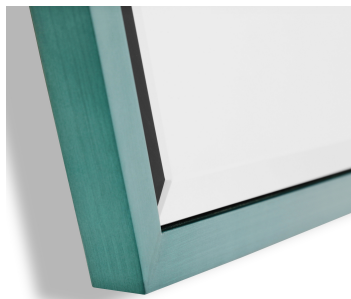

# Aesthetic Mirror Spec Sheet

## **RIDLEY**

<b>MOULDING SIZE</b>	Teal: 1" Wide x 1" Deep   Nickel: 1 3/4" Bar Faceted Diamond He
<b>FINISH</b>	Teal Brushed Nickel + Brushed Nickel