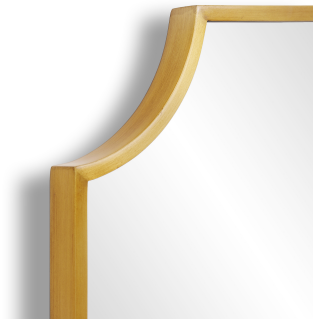

Aesthetic Mirror Spec Sheet

CLOVER

MOULDING SIZE

3/4" Wide x 1" Deep