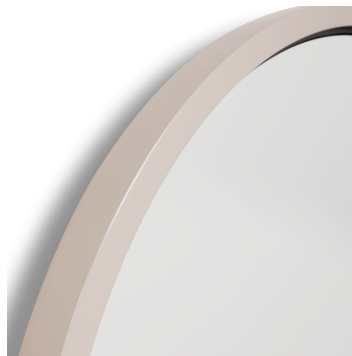

# Aesthetic Mirror Spec Sheet

## ECRU

<b>MOULDING SIZE</b>	1-1/4" Wide x 1-1/2" Deep
<b>FINISH</b>	Beige, Gloss + Black, Matte Powder Coat