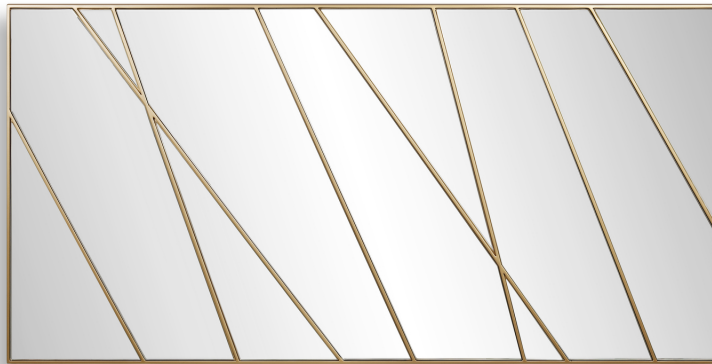

Aesthetic Mirror Spec Sheet

MEADOW

MOULDING SIZE	1/4" Wide x 1" Deep
FINISH	Gold Powder Coat