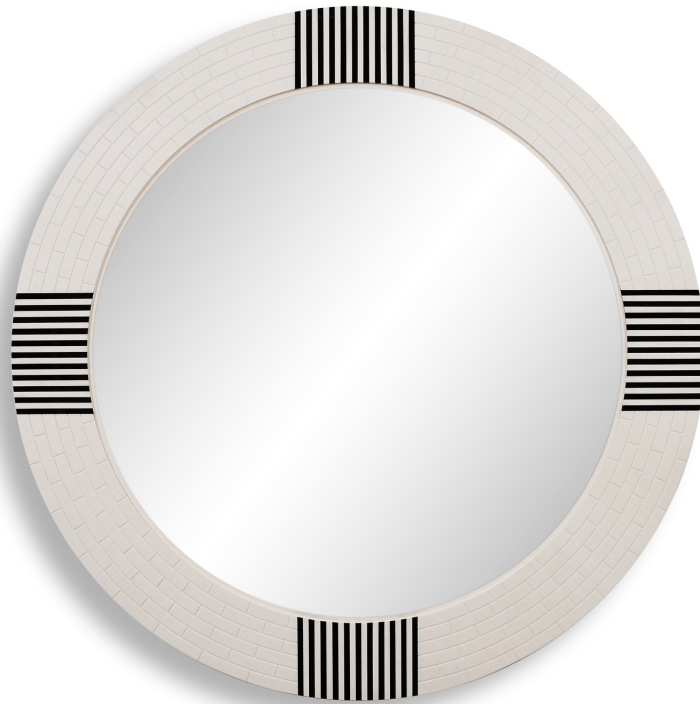

Aesthetic Mirror Spec Sheet

MARIOXI

MOULDING SIZE	4" Wide x 1-1/2"
FINISH	Faux Bone & Black Resin Inlays